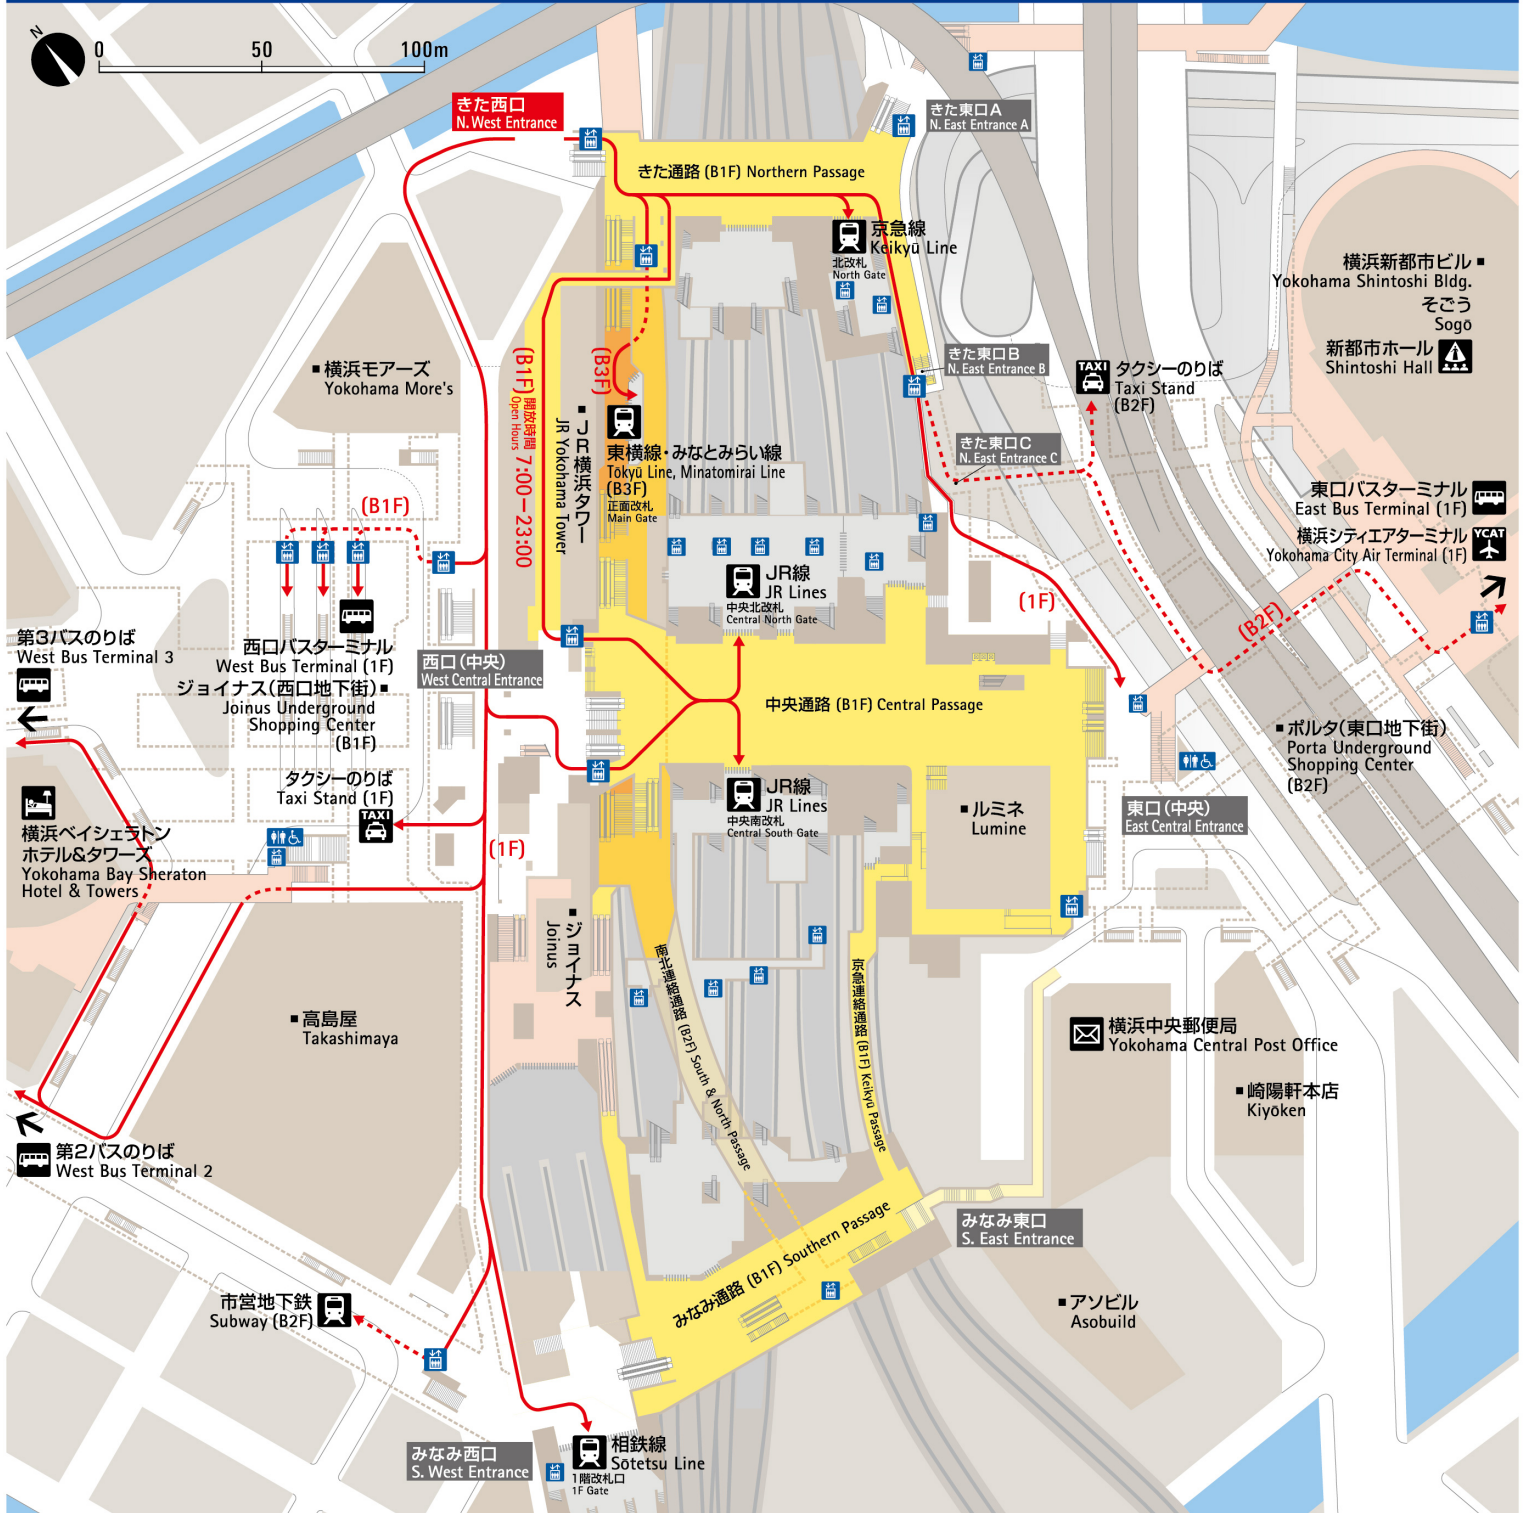

横浜駅エレベーター経由のりば案内

Accessible Route in The Yokohama Station

きた西口から各のりば

from N. West Entrance to Each Boarding Point

2F 1F B1F B2F B3F